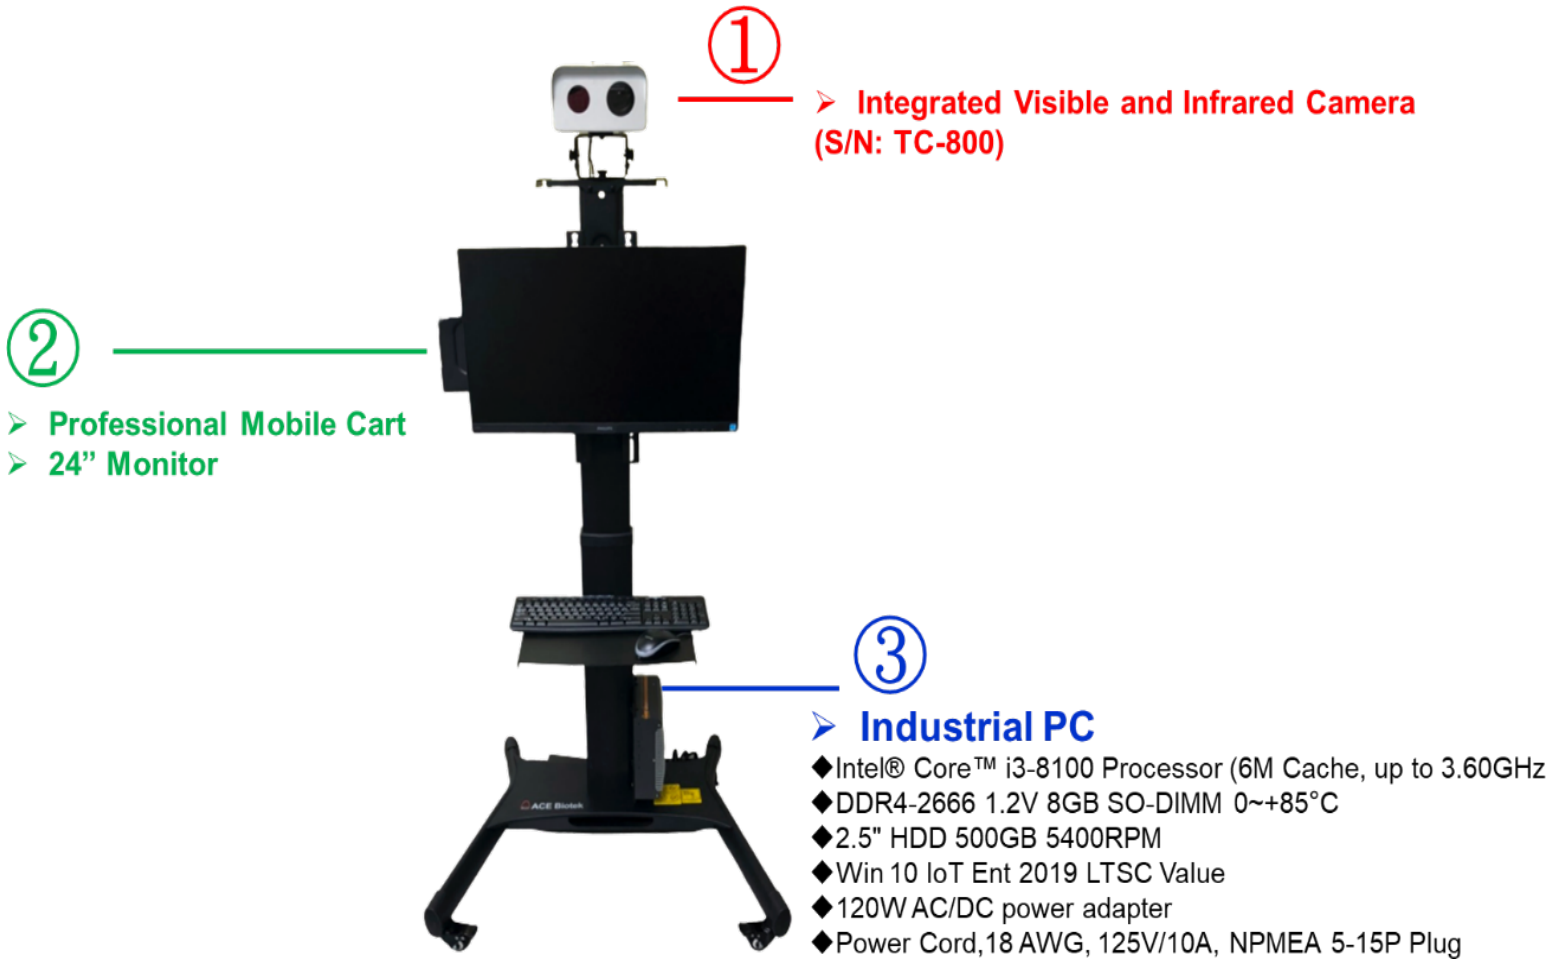

TC-800 Camera

Feature

- Visible and Infrared Image Output with High Resolution
- Accurate and Stable Temperature Screening
- Highest and Lowest Temperature Trace and Highlight
- Multiple Faces Temperature Detection at the same time
- Automatic Abnormal State Alarm and Image and Video Capture

Specifications

Item	Description
IR Resolution	384 x 288 pixels
Visible Resolution	1920 x 1080 pixels
Sensitivity	≤ 40mk @ 77°F
Accuracy	±0.3°C (without blackbody)
Field of View	24.6 x 18.6
Frame Rate	30 Hz
Temperature Range	32°F ~ 122°F
Functions	Multiple Faces Detection AI Identifies with or without Face Mask Exclude Abnormal High Temperature Highest/Lowest Temperature Trace and Highlight Arbitrary Detection Area Setting Alarm Value Setting
Face Detection	Simultaneously detect 30 faces Capture rate: 98% Recognition time: ≤ 0.4 seconds
Records	Alarm Image H.264 Video Records

TC-800 Portable Cart

TC-800 Multiple Faces Temperature Detection (Dynamic detection)

Alarm 100.9 °F FineTune 0.0 °F

Abnormal Record Settings

Display1 Display2 Display3

97.9°F 97.8°F 97.9°F 96.9°F

97.9 97.8 97.9 96.9

97.9 °F 74.5 °F

Status: **Normal** Highest: **97.9**

TC-800 Automatic Abnormal State Alarm and Image Capture

Search 2020-12-10

Alarm 100.9 °F FineTune 0.0 °F

Abnormal Record Settings

Display1 Display2 Display3